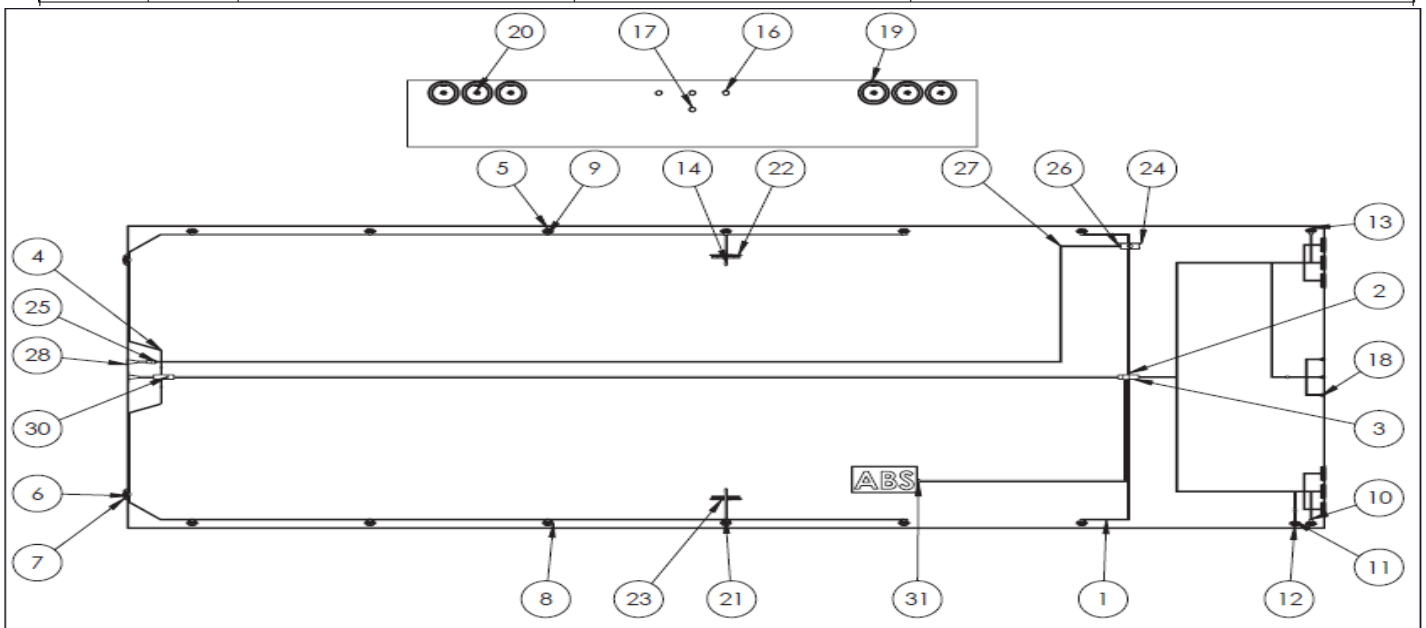

ITEM NO.	QTY.	VENDOR PART NUMBER	EAST PART NUMBER	PART DESCRIPTION
1	2	88401-0180	536-09401-20	SIDE MARKER DROP DECK REAR 1 LIGHT
2	1	99342	536-09052-20	HARNESS FEED SPLITTER
3	1	99727	536-09030-20	MARKER/TAIL CIRCUIT FEED - BROWN WIRE
4	2	99479	536-09017-20	HARNESS DROP DECK 7 LIGHT SIDE MARKER
5	14	30375Y	535-15376-20	LIGHT MODEL 30 AMBER GROMMET MOUNT
6	2	88377	535-05778-20	PIGTAIL F-N-F TO .180 12"
7	2	10728	535-05728-20	LIGHT SURFACE MOUNT GREY
8	15	30700	535-05961-20	LIGHT MODEL 30 OPEN BACK GROMMET
9	14	97005	535-05705-20	PIGTAIL F-N-F TO .180 6"
10	1	99516	536-09002-20	FLATBED REAR SILL HARNESS
11	1	88201	536-09201-20	PIGTAIL F-N-F TO .180 MALE X2 36"
12	1	30282Y	535-05282-20	LIGHT MODEL 30 ABS GROMMET MOUNT
13	2	30375R	535-15375-20	LIGHT MODEL 30 RED GROMMET MOUNT
14	3	RSR106	536-25106-02	FITTING .375 ID WEATHER SEAL (ALUM)
15	3	CONLN 050	536-05005-02	1/2" WEATHER SEAL LOCK NUT
16	3	33075R	535-05175-20	LIGHT MODEL 33 RED GROMMET MOUNT LIGHT
17	1	33010C	535-05177-20	LIGHT MODEL 33 CLEAR WHITE LICINSE PLATE LAMP
18	1	88344	536-09344-20	ID HARNESS .180 FEMALES X2 4 SETS
19	6	40700	535-05700-20	LIGHT MODEL 44 OPEN BACK GROMMET
20	6	44302R	535-15030-20	LIGHT MODEL 44 RED GROMMET MOUNT
21	2	89340-0036	536-09021-20	FLATBED MIDTURN HARNESS
22	2	60700	535-05607-20	LIGHT MODEL 60 OPEN BACK GROMMET
23	2	60275Y	535-15275-20	LIGHT MODEL 60 AMBER GROMMET MOUNT
24	1	50400	536-05400-20	SURFACE MOUNT JUNCTION BOX
25	1		536-05302-01	1" ID X 3" HEAT SHRINK
26	1	50842	536-05842-20	FITTING .75 ID WEATHER SEAL (PLASTIC)
27	1	2A-1406	536-05130-00	C-T-L CABLE 6 CONDUCTOR 14 GA.
28	1	55052	536-05618-00	HARNESS NOSEBOX 6 WAY RECEPTACLE
29	1	99715	536-09005-20	FLATBED MAIN HARNESS 48'
30	1	99715 0690	536-09009-20	FLATBED MAIN HARNESS 53'
31	1	99115-0180	536-09061-20	HARNESS ABS POWER 180"
32	2	97010	536-05103-20	PLUG .180 FEMALE CAP
33	1	99814	536-09010-20	NOSE BOX RECEPTACLE W/ SIDE MARKER DROPS