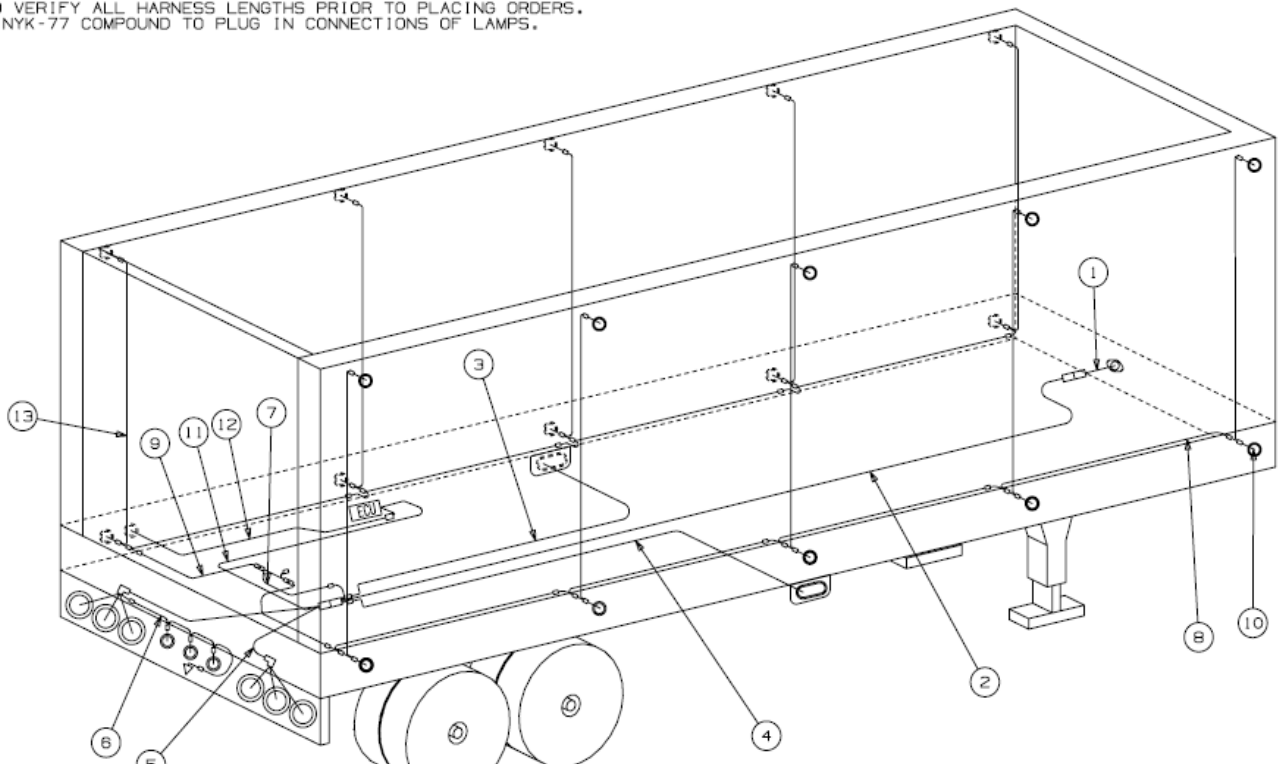

Frame Dump Units

Frame Dump Wiring Components (88 Series) 2007-Current

Harnesses:				
Item Description	Truck-Lite Part Number	Item#	Quantity Required	East Part Number
Nosebox Harness	88892	Item# 1	1	536-08892-20
Main Harness	89738 0480	Item# 2	1	536-08738-20
Rear Sill Harness	89518	Item# 5	1	536-08518-20
Marker/Clearance Jumper Harness	89389 0096	Item# 7	1	536-08096-20
Marker/Clearance Jumper Harness	52304	Item# 9	2	536-08304-20
Marker/Clearance Cleanout Jumper Harness	96381 0132	Item# 8	8	536-06132-20
Lamp Pigtails	97005	Item# 10	23	535-05705-20
Upper Marker/Clearance Harness	96381 0060	Item# 13	10	536-08381-20
RH Mid-Turn Harness	51342 0372	Item# 4	1	536-08348-20
LH Mid-Turn Harness	51343 0396	Item# 3	1	536-09393-20
ID & License Harness	88344	Item# 6	1	536-09344-20
ABS Harness	88116	Item# 11	1	536-08116-20
ABS Fault Lamp Harness	95760 0166	Item# 12	1	536-08760-20

NOTES:

1. LIGHTING AND WIRING LOCATIONS ARE APPROXIMATE.
2. CUSTOMER ASSUMES ALL RESPONSIBILITY FOR COMPLYING WITH FMVSS 108 AND/OR OTHER LAWS AND REGULATIONS IMPOSING SAFETY REQUIREMENTS.
3. OEM TO VERIFY ALL HARNESS LENGTHS PRIOR TO PLACING ORDERS.
4. APPLY NYK-77 COMPOUND TO PLUG IN CONNECTIONS OF LAMPS.