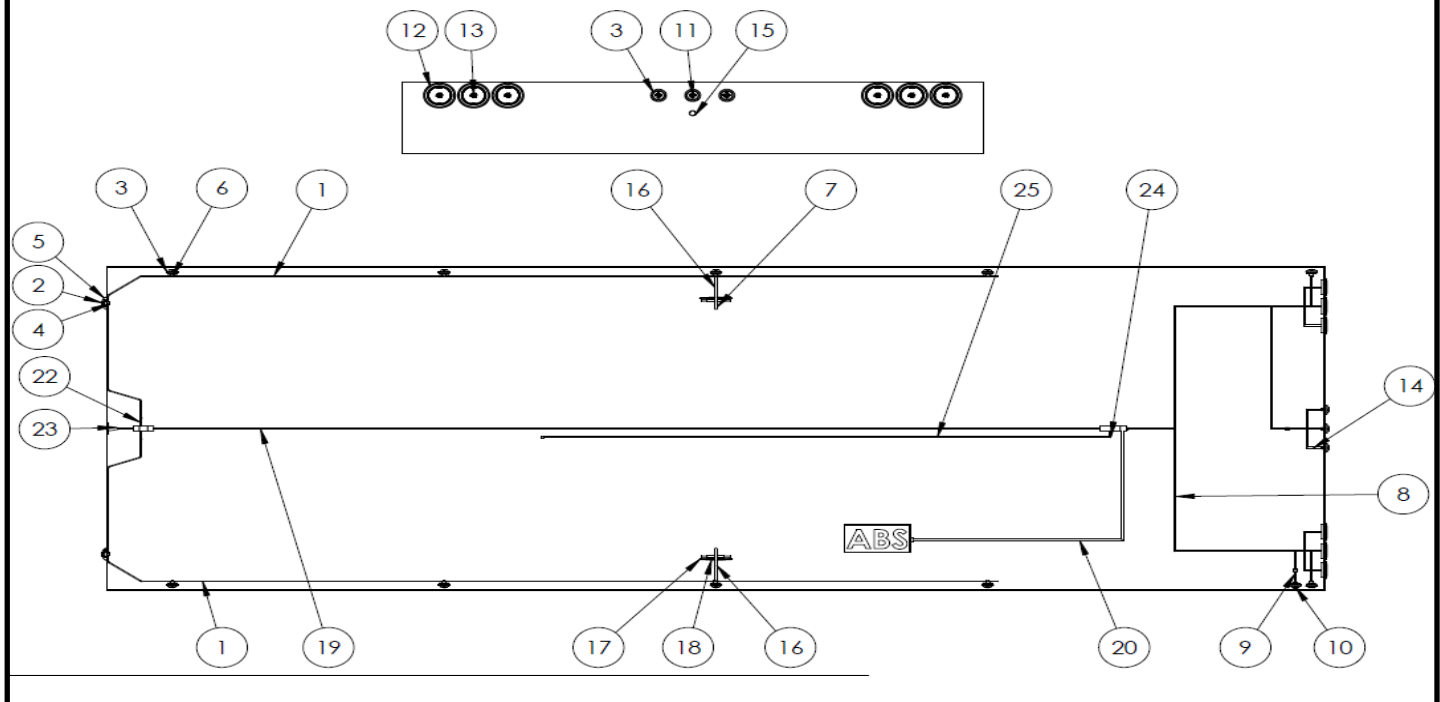

ITEM NO.	QTY.	VENDOR PART NUMBER	EAST PART NUMBER	PART DESCRIPTION
1	2	99381	536-09042-20	FB 5 LITE SIDE MARKER HARNESS
2	10	30375Y	535-15376-20	LIGHT MODEL 30 AMBER GROMMET MOUNT
3	14	30700	535-05961-20	LIGHT MODEL 30 OPEN BACK GROMMET
4	2	88377	535-05778-20	PIGTAIL F-N-F TO .180 12"
5	2	10728	535-05728-20	LIGHT SURFACE MOUNT GREY
6	10	97005	535-05705-20	PIGTAIL F-N-F TO .180 6"
7	2	RSR106	536-25106-02	FITTING .375 ID WEATHER SEAL (ALUM)
8	1	99516	536-09002-20	FLATBED REAR SILL HARNESS
9	1	88201	536-09201-20	PIGTAIL F-N-F TO .180 MALE X2 36"
10	1	30282Y	535-05282-20	LIGHT MODEL 30 ABS GROMMET MOUNT
11	5	30375R	535-15375-20	LIGHT MODEL 30 RED GROMMET MOUNT
12	6	40700	535-05700-20	LIGHT MODEL 44 OPEN BACK GROMMET
13	6	44302R	535-15030-20	LIGHT MODEL 44 RED GROMMET MOUNT
14	1	88230	536-09336-20	ID HARNESS FNF X3 WITH .180 FEMALE
15	1	33010C	535-05177-20	LIGHT MODEL 33 CLEAR WHITE LICINSE PLATE LAMP
16	2	89324 0036	536-09021-20	FLATBED MIDTURN HARNESS
17	2	60700	535-05607-20	LIGHT MODEL 60 OPEN BACK GROMMET
18	2	60275Y	535-15275-20	LIGHT MODEL 60 AMBER GROMMET MOUNT
19	1	99715	536-09005-20	FLATBED MAIN HARNESS 48'
20	1	99115-0276	536-09053-20	HARNESS ABS POWER 276"
21	2	97010	536-05103-20	PLUG .180 FEMALE CAP
22	1	99720	536-09011-20	SIDE MARKER FEED HARNESS
23	1	99813	536-09001-20	NOSE BOX RECEPTACLE
24	1	99721	536-09024-20	ADAPTER CONSTANT POWER FEED
25	2	52304-0240	536-09037-20	HARNESS 2 POSITION FEED 240"