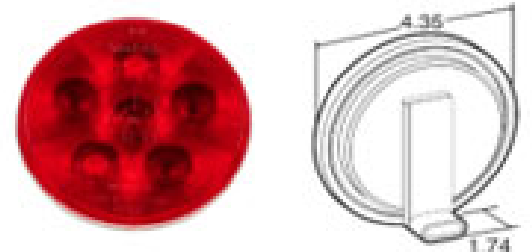

TAIL LIGHTS Model 40 Lights 4"

- Red / 535-15030-20
- Clear Red / 535-15372-20
- Flange Red / 535-15032-20
- Flange Clear Red / 535-15374-20