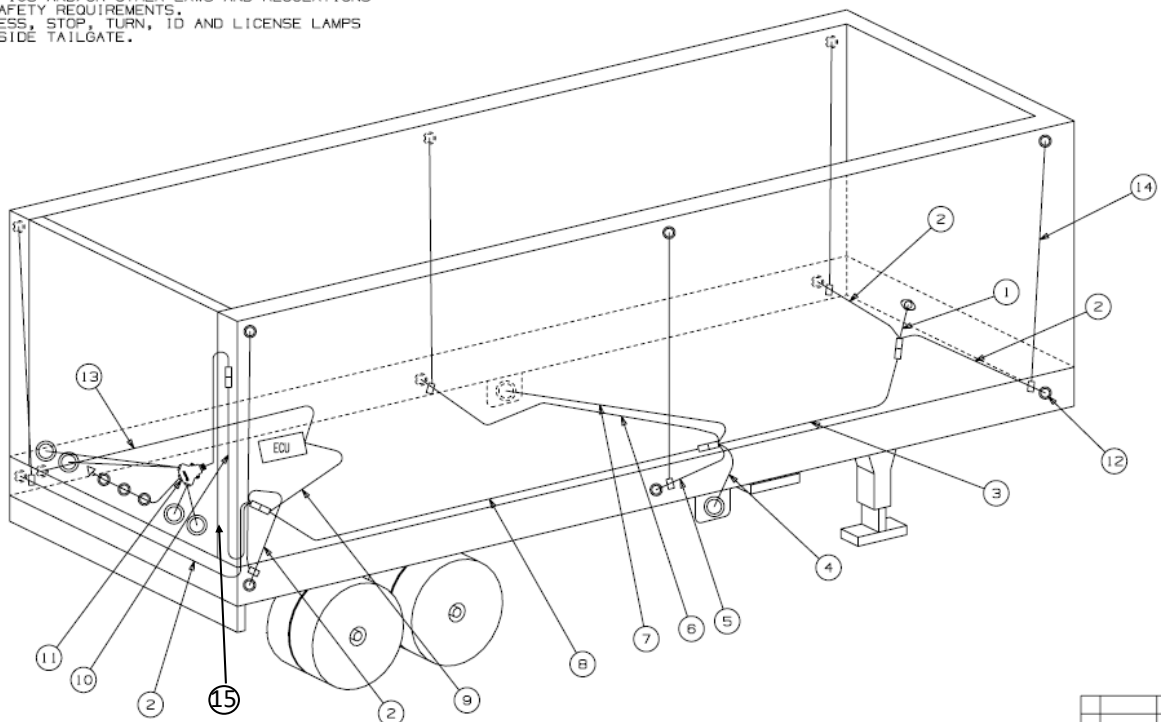

2007-2020 Unloader Units

Common Unloader Wiring Components (88 Series) 2007-2020

Harnesses:				
Item Description	Truck-Lite Part Number	Item#	Quantity Required	East Part Number
Nosebox Harness	89814	Item# 1	1	536-06814-20
Front Intermediate Harness	89778	Item# 3	1	536-06778-20
Middle Intermediate Harness	89779	Item# 8	1	536-06779-20
Rear Intermediate Harness	89780	Item# 10	1	536-06780-20
Rear Sill Harness	51927	Item# 11	1	536-06927-20
Marker/Clearance Harness	88401	Item# 5	1	536-06401-20
Marker/Clearance Harness	88401 0156	Item# 6	1	536-06456-20
Marker/Clearance Harness	88401 0072	Item# 2	4	536-06472-20
Lamp Pigtails	97005	Item# 12	15	535-05705-20
ABS Harness	88116 0054	Item# 9	1	536-06116-20
LH Mid-Turn Harness	89471 0132	Item# 7	1	536-06471-20
RH Mid-Turn Harness	89472 0048	Item# 4	1	536-06470-20
Fault Lamp Harness	95760 0166	Item# 13	1	536-08760-20
Upper Marker/Clearance Harness	96381 0108	Item# 14	6	536-06108-20
10' 7 Way Tailgate Jumper	88820 0120	Item# 15	1	536-08120-20

NOTES:

1. LIGHTING AND WIRING LOCATIONS ARE APPROXIMATE.
2. APPLY A SMALL AMOUNT OF NYK-77 COMPOUND TO THE HARNESS PLUGS PRIOR TO INSERTION INTO BOTH THE JUNCTION BOX AND LAMPS.
3. CUSTOMER ASSUMES ALL RESPONSIBILITY FOR COMPLYING WITH FMVSS 108 AND/OR OTHER LAWS AND REGULATIONS IMPOSING SAFETY REQUIREMENTS.
4. DOLLY HARNESS, STOP, TURN, ID AND LICENSE LAMPS LOCATED INSIDE TAILGATE.