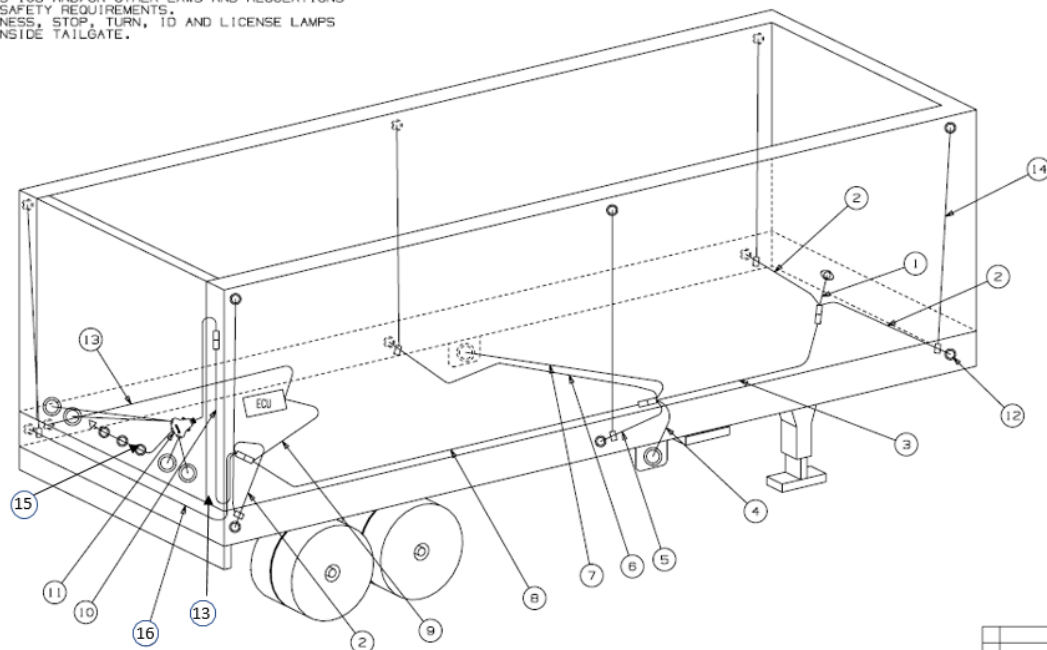

2020-Current Unloader Units

Common Unloader Wiring Components (99 Series) 2020-Current

<u>Unloader 99 series Wiring 06/2020 to Current</u>				
Item #	Part Number	Description	QTY	Vednor #
12	535-05705-20	6" Pig Tail Return	12	97005
14	536-06108-20	108" Side Clean Out Mark Harness	6	96381-0108
16	536-05120-20	120" Side Marker Harness	2	50310-120
2	536-08304-20	Dump Marker Side Feed Harness	4	52304
13	536-08760-20	Dump ABS Fault Lamp Harness	1	95760 0166
1	536-09001-20	Nose Box Receptical 14"	1	99813
9	536-09085-20	Refuse ABS Power Harness 60"	1	99114 0060
10	536-09089-20	Detachable Swing Gate Harness 24"	1	99928
13	536-09090-20	Detachable Rear Sill Harness	1	99927
10	536-09091-20	Detachable Rear Gate Jumper 164"	1	99780
3	536-09094-20	Refuse Main Harness 660"	1	99732
5 and 6	536-09095-20	Refuse Combined Mid Turn Harness 60"	1	99372 0060
8	536-09097-20	Refuse Combined Mid Turn Harness 156"	1	99372 0156
4 and 7	536-09098-20	Universal Mid Turn Harness 36"	2	88339 0036
15	536-09336-20	ID Light Harness	1	88230

1. NOTES:
1. LIGHTING AND WIRING LOCATIONS ARE APPROXIMATE.
  2. APPLY A SMALL AMOUNT OF NYK-77 COMPOUND TO THE HARNESS PLUGS PRIOR TO INSERTION INTO BOTH THE JUNCTION BOX AND LAMPS.
  3. CUSTOMER ASSUMES ALL RESPONSIBILITY FOR COMPLYING WITH FMVSS 108 AND/OR OTHER LAWS AND REGULATIONS IMPOSING SAFETY REQUIREMENTS.
  4. DOLLY HARNESS, STOP, TURN, ID AND LICENSE LAMPS LOCATED INSIDE TAILGATE.