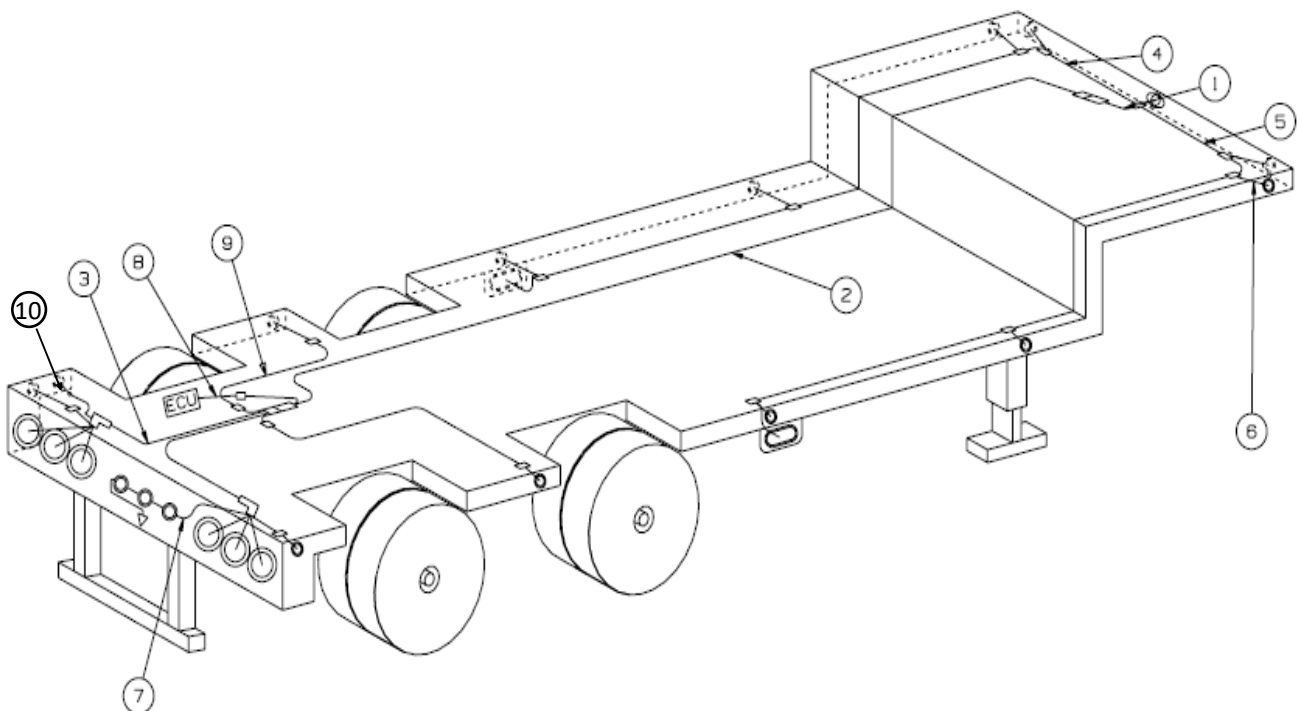

Drop Deck Units

Common Drop Deck Wiring Components (88 Series) 2007-2018

Harnesses:			
Item Description	Truck-Lite Part Number	Quantity Required	East Part Number
Nosebox Harness	89813 Item# 1	1	536-09813-20
Main Harness	89715 0738 Item# 2	1	536-09738-20
Rear Sill Harness	89529 Item# 3	1	536-09529-20
Marker/Clearance/LH Mid-Turn Harness	89477 Item# 4	1	536-09477-20
Marker/Clearance/RH Mid-Turn Harness	89476 Item# 5	1	536-09476-20
Lamp Pigtails	97005 Item# 6	13	535-05705-20
ID & License Harness	88338 0048 Item# 7	1	536-09338-20
ABS Harness	88115 Item# 8	1	536-09115-20
Rear Marker Harness	88401 0180 Item# 9	2	536-09401-20
ABS Fault Light Harness	95760 0166 Item# 10	1	536-08760-20