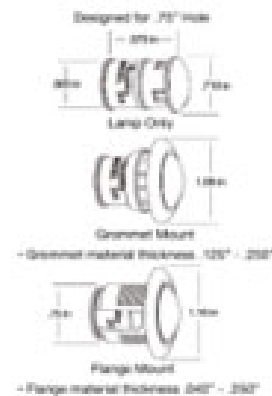

LICENSE PLATE LIGHTS

- Model 15 STD. / 535-15040-20
- Model 33 / 535-05177-20