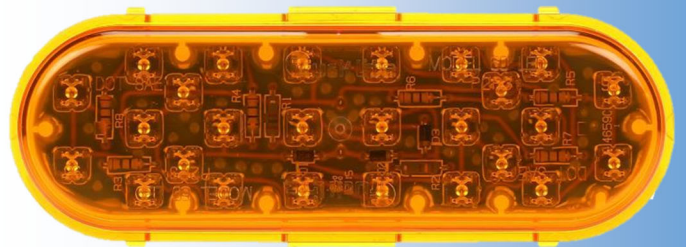

Lights and Wiring

Catalog

Revised March 2025