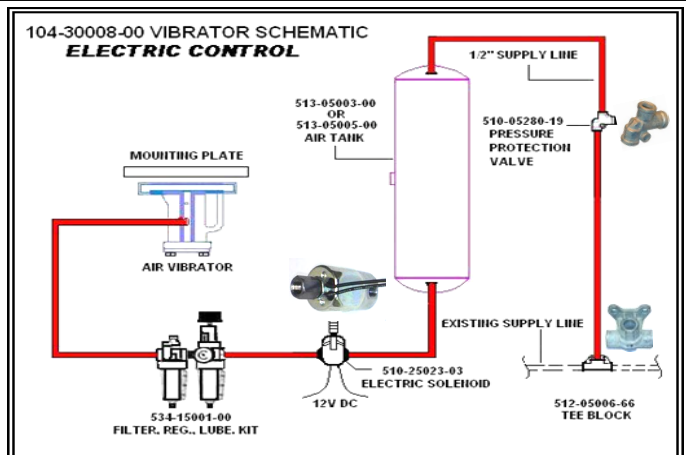

VIBRATOR SCHEMATICS