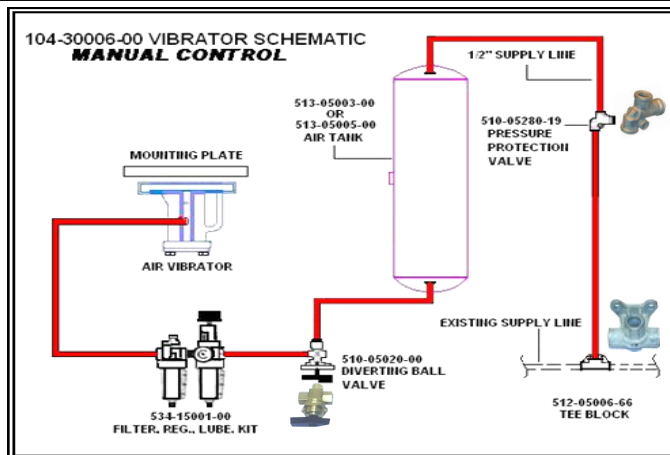

VIBRATOR SCHEMATICS