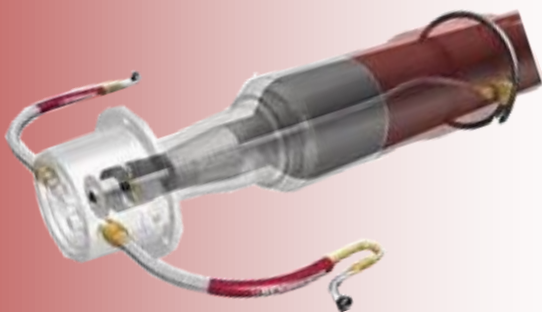

First In Aluminum Trailers

PNEUMATIC PARTS CATALOG

<u>Item</u>	<u>Page Number</u>
Gauges, Regulators, Check Valves	3
Toggle, Height Control Valves	4
PTO & Pump Air Control	5-6
Relay Valves	7
Relay Valves, Pilot Suspension Valves	8
Tailgate Valves & Tailgate Cylinders	9
Reservoir Tank, Anchor Couplers	10
Glad Hands, Couplers, Connectors	11
Rubber Air Hose, Plastic Airline	12-13
Cover Plates, Misc. Items	14
Meritor Inflation System Components	15
Hendrickson Tire-maxx Inflation Components	16-17
Air Operated Dump Vibrator Kits & Components	18
Air Cab Control Kits (axle lift, susp. Dump, air gate)	19-20
Trailer Lift Axle Plumbing	21

Gauge, Regulator, Check Valve

PART NO.	ITEM	Air Gauge
510-05003-00	Silicon Filled with 1/4" npt Tem Mounted	
510-05004-00	Silicon Filled Flange Mounted	
510-05022-00	Rear Mounted (lighted) (Dial-A-Ride)	
PART NO.	ITEM	Regulators
510-05109-00	Adjustable Regulator Yellow knob	
510-05408-00	Adjustable Regulator Black knob	
510-05109-01	Adjustable Reg. lock nut	
510-25391-22	In-Line Adjustable (w/ Mounting Bracket)	
PART NO.	ITEM	Air Mufflers
510-05802-91	1/4" NPT Air Muffler	
510-05804-91	3/8" NPT Air Muffler	
510-05950-02	1/4" NPT Breather Screen	
PART NO.	ITEM	CHECK VALVES
510-05280-19	80psi Pressure Protection	
507-05389-04	In-Line Pressure Protection (PTO)	
510-15221-19	3/8"npt One way Check Valve	
510-15320-19	3/8"npt Two Way Check Valve	
510-05214-20	In-Line One Way Check Valve (Hendrickson)	
PART NO.	ITEM	CHECK VALVES
510-25001-19	Quick Release Valve (Sealco)	
510-25001-00	Quick Release Valve (airman)	

Air Toggle, Elect. Solenoid, Height Control

PART NO.	ITEM	Rotating, Push/Pull, Toggle
510-05020-00	Rotating Diverting Ball Valve	
510-15020-01	Diverting Valve Handle and Screw	
510-25031-91	Push/Pull Air Valve (dial-a-ride)	
510-25081-91	Toggle Air Valve (dial-a-ride)	
510-25167-19	1/8"npt Toggle Air Valve (tailgate 1968 to 2005)	
510-25953-02	1/4"npt Toggle Air Valve	