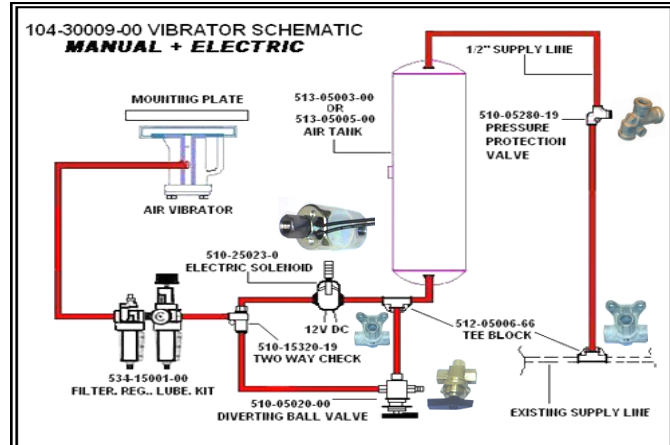

VIBRATOR SCHEMATICS