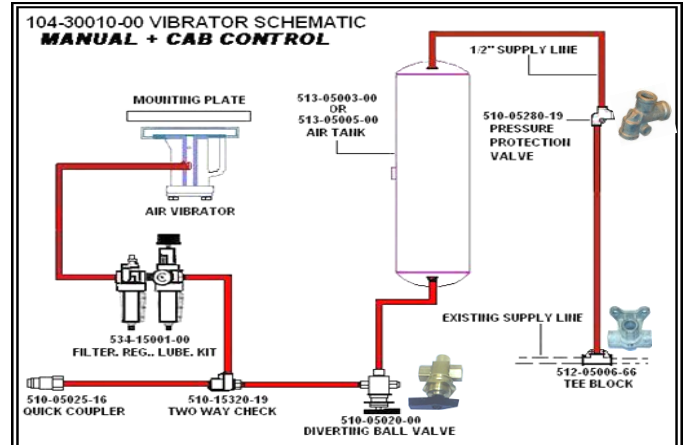

VIBRATOR SCHEMATICS