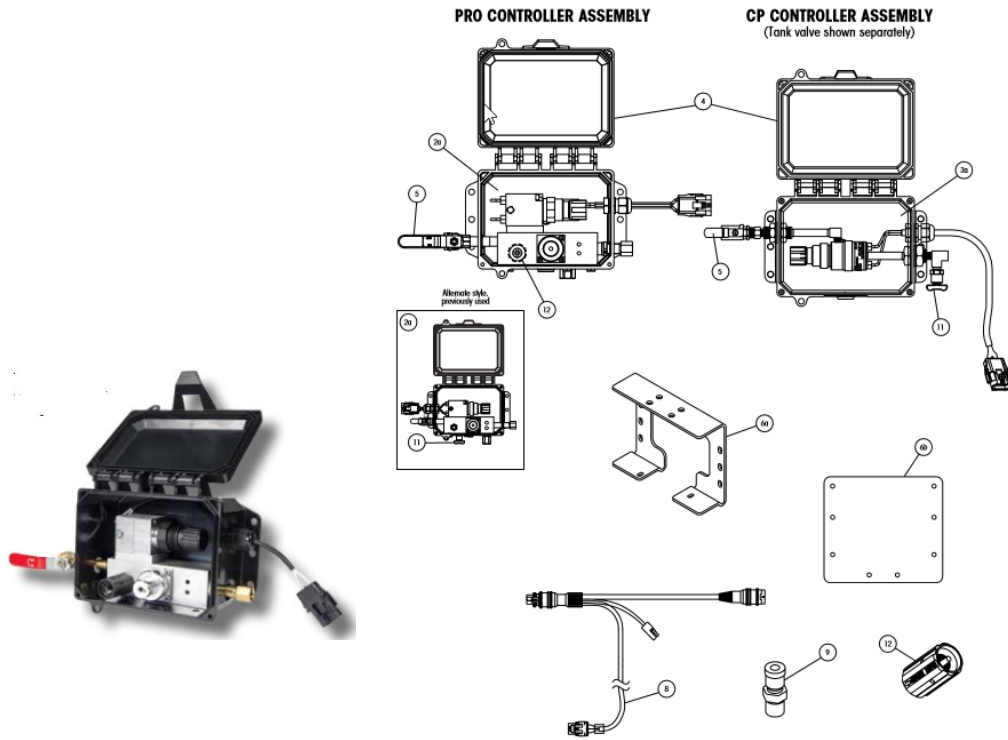

TIRE INFLATION SYSTEM

Hendrickson TIREMAXX Inflation System

ITEM	DESCRIPTION	PART NO.	QTY. PER TANDEM	NOTE
2	PRO CONTROLLER ASSEMBLY			Available as assembled unit only
a	PRO Controller with Delphi Connector	VS-32074-XXX	1	Programmed to XXX psi
b	PRO Controller with Blade Terminals (Not Shown)	VS-34923-XXX	1	Programmed to XXX psi
3	CP CONTROLLER ASSEMBLY		1	Available as assembled unit only
a	CP Controller with Delphi Connector	VS-29865-XXX	1	Programmed to XXX psi
b	CP Controller with Delphi Connector and Tank Valve	VS-31520-XXX	1	Programmed to XXX psi
c	CP Controller with Blade Terminals (Not Shown)	VS-34920-XXX	1	Programmed to XXX psi
4	PRO AND CP CONTROLLER LID	VS-34953	1	
5	BALL VALVE	VS-33730	1	
6	MOUNTING BRACKET			
a	For Spring Suspensions	VS-29859	1	Optional
b	For ULTRAA-K® Suspension	VS-35291	1	Optional for mounting to front crossmember
7	ADAPTER PLUG (Not Shown)	VS-29857	1	18-inch; 3-way connector
8	ABS JUNCTION HARNESS			
a	15-foot; 3-way Connector	VS-30270	1	
b	3-foot; 3-way Connector	VS-30270-1	1	
9	TANK VALVE	VS-31519	1	Optional on CP
10	LIQUID-FILLED PRESSURE GAUGE (Not Shown)	VS-31498	1	Optional on PRO
11	PETCOCK	VS-29409	1	On PRO models prior to February 2015
12	TEST PORT VENT	VS-33731	1	On PRO models after February 2015