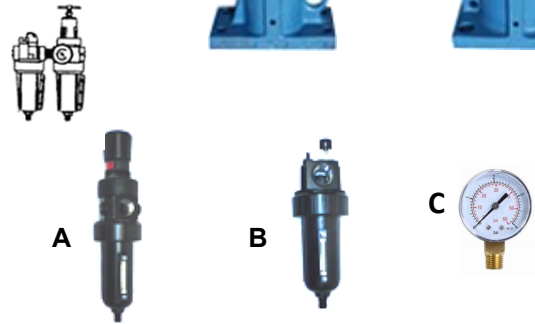

AIR DUMP BODY VIBRATOR

PART NO.	ITEM	VIBRATOR
099-25030-00	BH-3 Standard Manual Air Vibrator Kit (Aftermarket)	
099-25040-00	BH-4 Standard Manual Air Vibrator Kit (Aftermarket)	
099-25131-00	Vibra 3000 Electric Vibrator Kit (Aftermarket)	
534-25030-00	3" Air Vibrator	
534-25040-00	4" Air Vibrator	
Filter, Regulator, Lubrication Kit (Items Listed Below)		
534-05003-00	Vibrator Filter & Regulator	A
534-05004-00	Vibrator Lubricator	B
534-05005-00	Regulator Gauge	C
041-10048-00	BH3 Vibrator Aluminum Mounting Plate	
041-10040-00	BH4 Vibrator Aluminum Mounting Plate