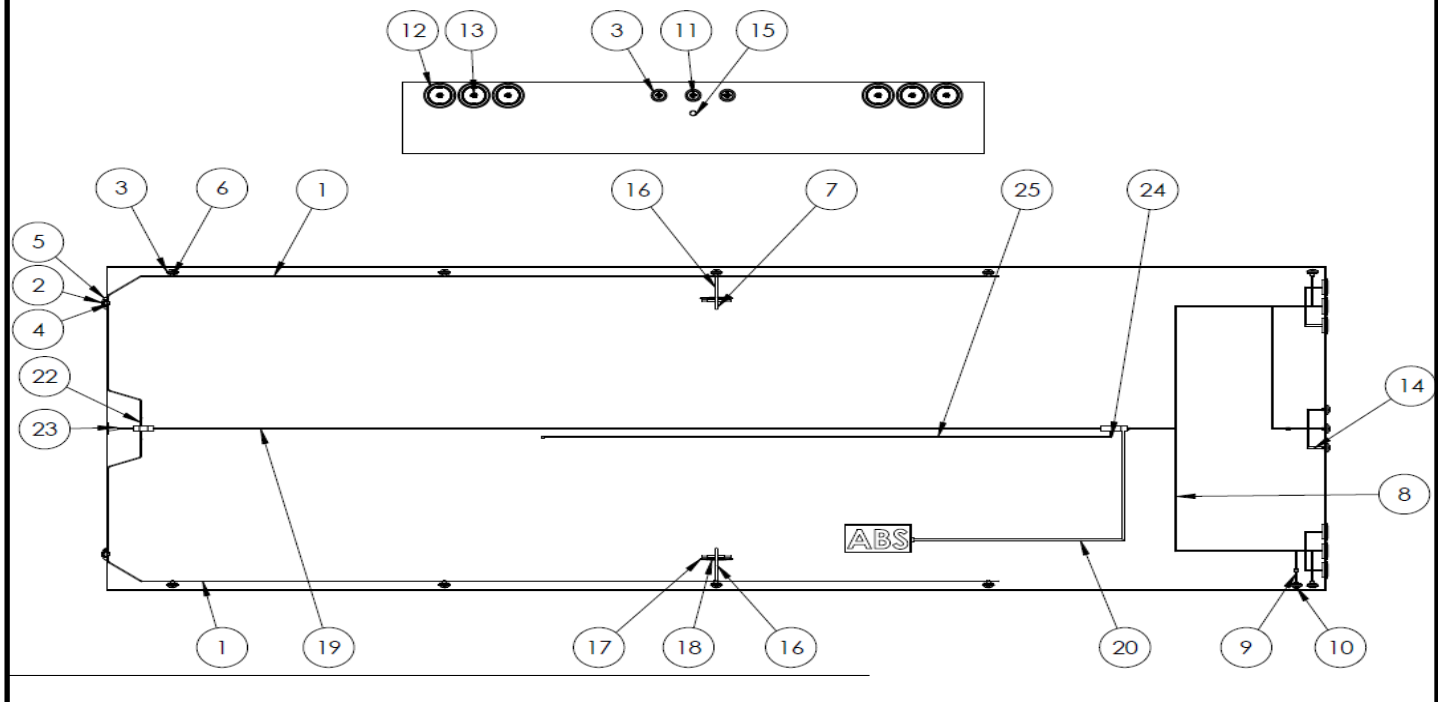

ITEM NO.	QTY.	VENDOR PART NUMBER	EAST PART NUMBER	PART DESCRIPTION
1	2	99381	536-09042-20	FB 5 LITE SIDE MARKER HARNESS
2	10	30375Y	535-15376-20	LIGHT MODEL 30 AMBER GROMMET MOUNT
3	14	30700	535-05961-20	LIGHT MODEL 30 OPEN BACK GROMMET
4	2	88377	535-05778-20	PIGTAIL F-N-F TO .180 12"
5	2	10728	535-05728-20	LIGHT SURFACE MOUNT GREY
6	10	97005	535-05705-20	PIGTAIL F-N-F TO .180 6"
7	2	RSR106	536-25106-02	FITTING .375 ID WEATHER SEAL (ALUM)
8	1	99516	536-09002-20	FLATBED REAR SILL HARNESS
9	1	88201	536-09201-20	PIGTAIL F-N-F TO .180 MALE X2 36"
10	1	30282Y	535-05282-20	LIGHT MODEL 30 ABS GROMMET MOUNT
11	5	30375R	535-15375-20	LIGHT MODEL 30 RED GROMMET MOUNT
12	6	40700	535-05700-20	LIGHT MODEL 44 OPEN BACK GROMMET
13	6	44302R	535-15030-20	LIGHT MODEL 44 RED GROMMET MOUNT
14	1	88230	536-09336-20	ID HARNESS FNF X3 WITH .180 FEMALE
15	1	33010C	535-05177-20	LIGHT MODEL 33 CLEAR WHITE LICINSE PLATE LAMP
16	2	89324 0036	536-09021-20	FLATBED MIDTURN HARNESS
17	2	60700	535-05607-20	LIGHT MODEL 60 OPEN BACK GROMMET
18	2	60275Y	535-15275-20	LIGHT MODEL 60 AMBER GROMMET MOUNT
19	1	99715	536-09005-20	FLATBED MAIN HARNESS 48'
20	1	99115-0276	536-09053-20	HARNESS ABS POWER 276"
21	2	97010	536-05103-20	PLUG .180 FEMALE CAP
22	1	99720	536-09011-20	SIDE MARKER FEED HARNESS
23	1	99813	536-09001-20	NOSE BOX RECEPTACLE
24	1	99721	536-09024-20	ADAPTER CONSTANT POWER FEED
25	2	52304-0240	536-09037-20	HARNESS 2 POSITION FEED 240"