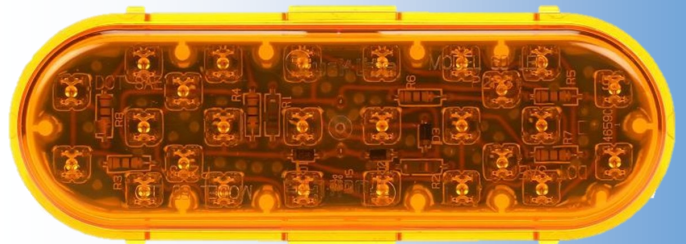

Lights and Wiring

Catalog

Revised May 2022

Table Of Contents

Lighting Components Guide	Page 1
FLATBED WIRING (2007-2018) (Series 88)	Page 2
FLATBED WIRING (2018-CURRENT) After Vin 63726	Page 3
DROP DECK WIRING (2007-2018) (Series 88)	Page 4
DROP DECK WIRING (2018-CURRENT) After Vin 63726	Page 5
DUMP TRAILER WIRING (2007-Current)	Page 6
FRAMELESS WIRING (2007-Current)	Page 7
TIPPER WIRING (2007-04/2020)	Page 8
TIPPER WIRING (04/2020-CURRENT) After Vin 72913	Page 9
UNLOADER WIRING (2007-04/2020)	Page 10
UNLOADER WIRING (04/2020-CURRENT) After Vin 72913	Page 11

MARKER LIGHTS Model 30 Lights 2"

- Red / 535-15375-20
- Amber / 535-15376-20
- Clear Red / 535-35375-20
- Clear Amber / 535-35376-20
- Flange Red / 535-15379-20
- Flange Amber / 535-15380-20
- Flange Clear Red / 535-35379-20
- Flange Clear Amber / 535-35380-20