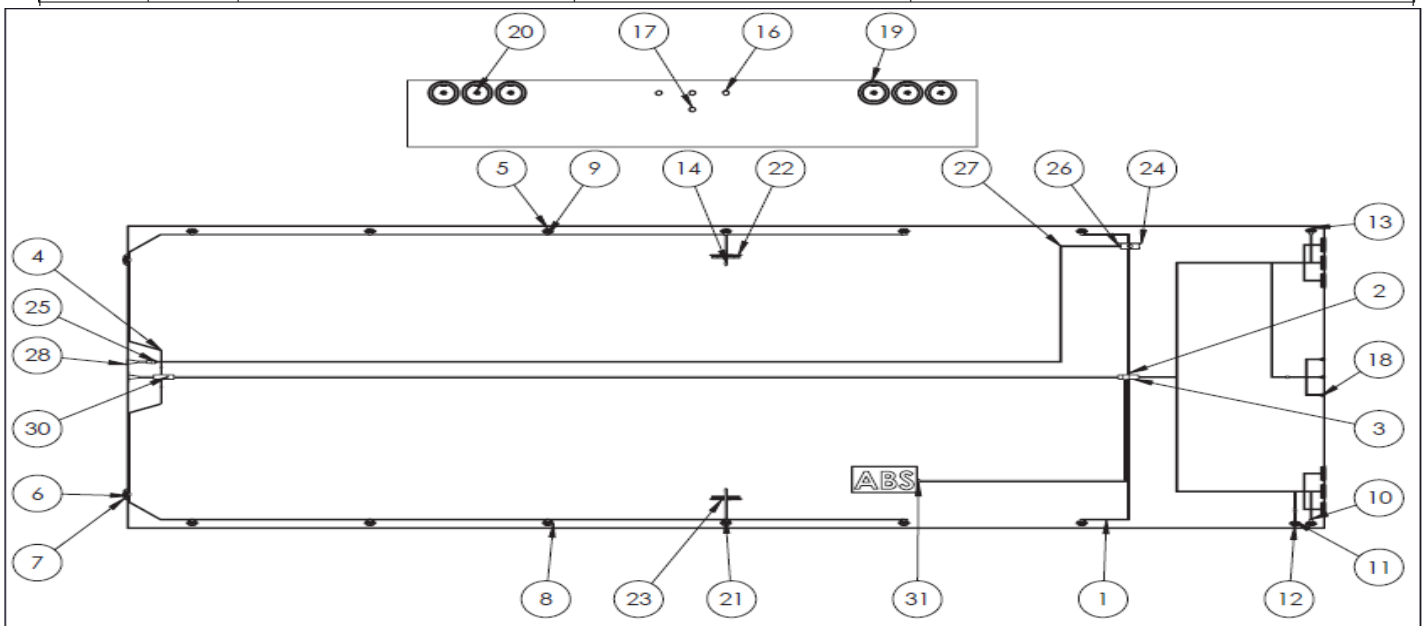

ITEM NO.	QTY.	VENDOR PART NUMBER	EAST PART NUMBER	PART DESCRIPTION
1	2	88401-0180	536-09401-20	SIDE MARKER DROP DECK REAR 1 LIGHT
2	1	99342	536-09052-20	HARNESS FEED SPLITTER
3	1	99727	536-09030-20	MARKER/TAIL CIRCUIT FEED - BROWN WIRE
4	2	99479	536-09017-20	HARNESS DROP DECK 7 LIGHT SIDE MARKER
5	14	30375Y	535-15376-20	LIGHT MODEL 30 AMBER GROMMET MOUNT
6	2	88377	535-05778-20	PIGTAIL F-N-F TO .180 12"
7	2	10728	535-05728-20	LIGHT SURFACE MOUNT GREY
8	15	30700	535-05961-20	LIGHT MODEL 30 OPEN BACK GROMMET
9	14	97005	535-05705-20	PIGTAIL F-N-F TO .180 6"
10	1	99516	536-09002-20	FLATBED REAR SILL HARNESS
11	1	88201	536-09201-20	PIGTAIL F-N-F TO .180 MALE X2 36"
12	1	30282Y	535-05282-20	LIGHT MODEL 30 ABS GROMMET MOUNT
13	2	30375R	535-15375-20	LIGHT MODEL 30 RED GROMMET MOUNT
14	3	RSR106	536-25106-02	FITTING .375 ID WEATHER SEAL (ALUM)
15	3	CONLN 050	536-05005-02	1/2" WEATHER SEAL LOCK NUT
16	3	33075R	535-05175-20	LIGHT MODEL 33 RED GROMMET MOUNT LIGHT
17	1	33010C	535-05177-20	LIGHT MODEL 33 CLEAR WHITE LICINSE PLATE LAMP
18	1	88344	536-09344-20	ID HARNESS .180 FEMALES X2 4 SETS
19	6	40700	535-05700-20	LIGHT MODEL 44 OPEN BACK GROMMET
20	6	44302R	535-15030-20	LIGHT MODEL 44 RED GROMMET MOUNT
21	2	89340-0036	536-09021-20	FLATBED MIDTURN HARNESS
22	2	60700	535-05607-20	LIGHT MODEL 60 OPEN BACK GROMMET
23	2	60275Y	535-15275-20	LIGHT MODEL 60 AMBER GROMMET MOUNT
24	1	50400	536-05400-20	SURFACE MOUNT JUNCTION BOX
25	1		536-05302-01	1" ID X 3" HEAT SHRINK
26	1	50842	536-05842-20	FITTING .75 ID WEATHER SEAL (PLASTIC)
27	1	2A-1406	536-05130-00	C-T-L CABLE 6 CONDUCTOR 14 GA.
28	1	55052	536-05618-00	HARNESS NOSEBOX 6 WAY RECEPTACLE
29	1	99715	536-09005-20	FLATBED MAIN HARNESS 48'
30	1	99715 0690	536-09009-20	FLATBED MAIN HARNESS 53'
31	1	99115-0180	536-09061-20	HARNESS ABS POWER 180"
32	2	97010	536-05103-20	PLUG .180 FEMALE CAP
33	1	99814	536-09010-20	NOSE BOX RECEPTACLE W/ SIDE MARKER DROPS