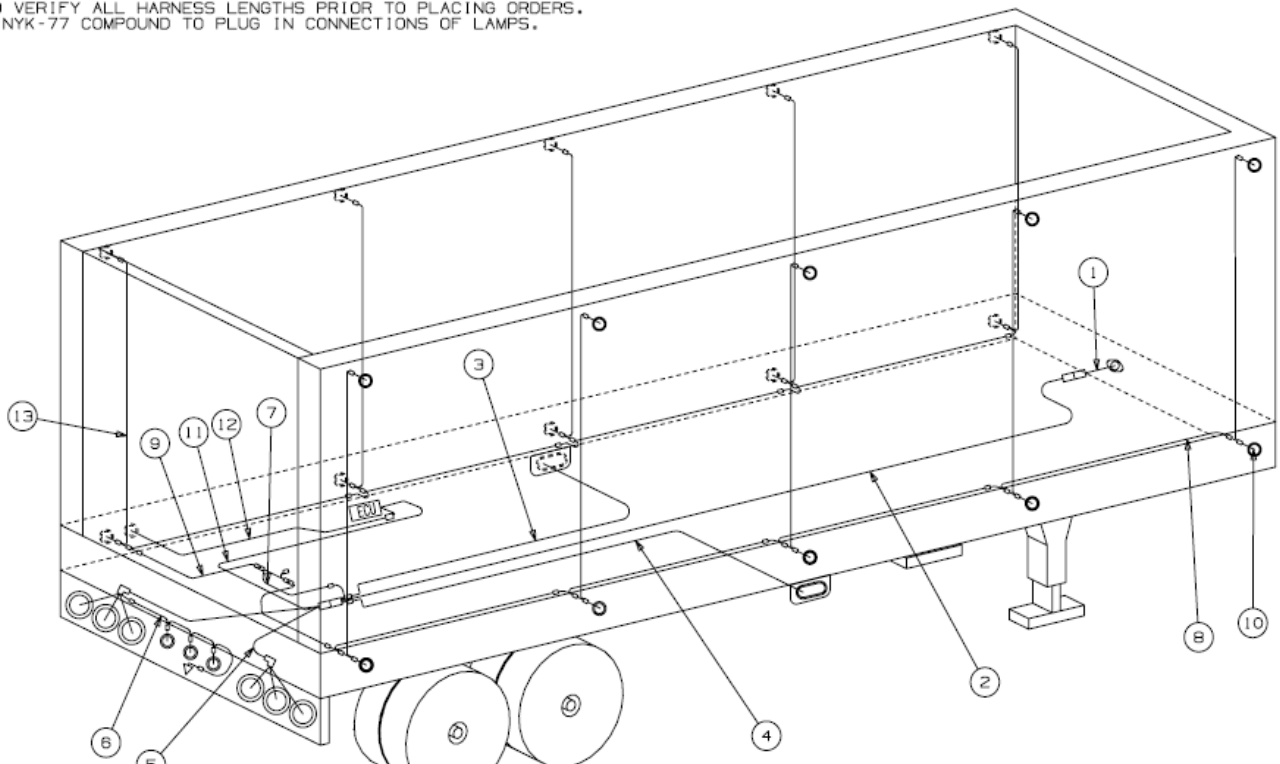

Frame Dump Units

Frame Dump Wiring Components (88 Series) 2007-Current

Harnesses:				
Item Description	Truck-Lite Part Number	Quantity Required	Item#	East Part Number
Nosebox Harness	88892	1	Item# 1	536-08892-20
Main Harness	89738 0480	1	Item# 2	536-08738-20
Rear Sill Harness	89518	1	Item# 5	536-08518-20
Marker/Clearance Jumper Harness	89389 0096	1	Item# 7	536-08096-20
Marker/Clearance Jumper Harness	52304	2	Item# 9	536-08304-20
Marker/Clearance Cleanout Jumper Harness	96381 0132	8	Item# 8	536-06132-20
Lamp Pigtails	97005	23	Item# 10	535-05705-20
Upper Marker/Clearance Harness	96381 0060	10	Item# 13	536-08381-20
RH Mid-Turn Harness	51342 0372	1	Item# 4	536-08348-20
LH Mid-Turn Harness	51343 0396	1	Item# 3	536-09393-20
ID & License Harness	88344	1	Item# 6	536-09344-20
ABS Harness	88116	1	Item# 11	536-08116-20
ABS Fault Lamp Harness	95760 0166	1	Item# 12	536-08760-20

NOTES:

1. LIGHTING AND WIRING LOCATIONS ARE APPROXIMATE.
2. CUSTOMER ASSUMES ALL RESPONSIBILITY FOR COMPLYING WITH FMVSS 108 AND/OR OTHER LAWS AND REGULATIONS IMPOSING SAFETY REQUIREMENTS.
3. OEM TO VERIFY ALL HARNESS LENGTHS PRIOR TO PLACING ORDERS.
4. APPLY NYK-77 COMPOUND TO PLUG IN CONNECTIONS OF LAMPS.