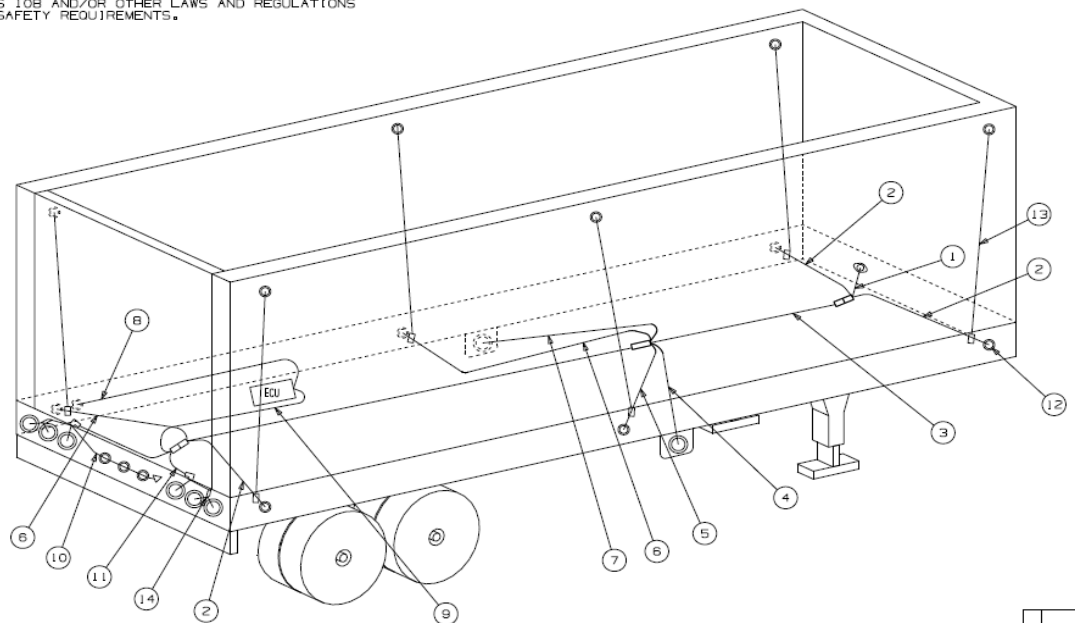

2020-Current Tipper Units

Common Tipper Wiring Components (99 Series) 2020-Current

Tipper 99series Wiring 06/2020 to Current

Item #	Part Number	Description	QTY	Vednorll
14	535-05399-20	Y Adapter Pig Tails	2	95399
12	535-05705-20	6" Pig Tail Return	13	97005
13	536-06108-20	108" Side Clean Out Mark Harness	6	96381-0108
2	536-08304-20	Dump Marker Side Feed Harness	4	52304
8	536-08760-20	Dump ABS Fault Lamp Harness	1	957600166
1	536-09001-20	Nose Box Receptical 14"	1	99813
11	536-09080-20	Rear Sill Harness 4 Lite	1	99541
9	536-09085-20	Refuse ABS Power Harness 60"	1	991140060
3	536-09093-20	Refuse Main harness 710"	1	99732-0710
4 and 7	536-09098-20	Universal Mid Turn Harness 36"	2	88339-0036
5 and 6	536-09100-20	Refuse Combined Turn Harness 96"	2	99372
10	536-09336-20	10 Light Harness	1	88230

NOTES:

1. LIGHTING AND WIRING LOCATIONS ARE APPROXIMATE.
2. APPLY A SMALL AMOUNT OF NYK-77 COMPOUND TO THE HARNESS PLUGS PRIOR TO INSERTION INTO BOTH THE JUNCTION BOX AND LAMPS.
3. CUSTOMER ASSUMES ALL RESPONSIBILITY FOR COMPLYING WITH FMVSS 108 AND/OR OTHER LAWS AND REGULATIONS IMPOSING SAFETY REQUIREMENTS.