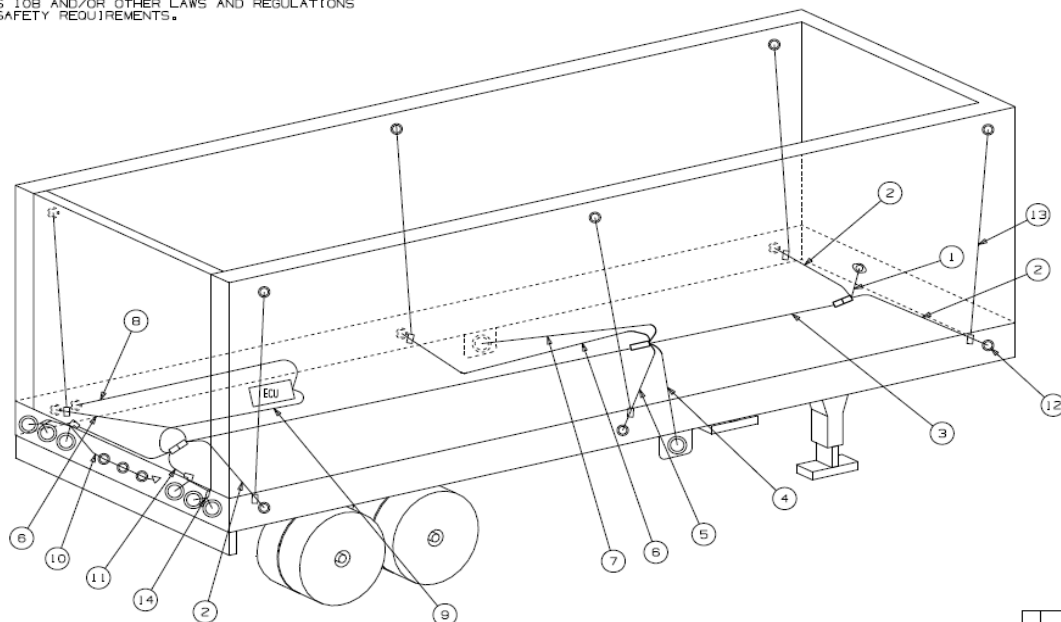

2007-2020 Tipper Units

Common Tipper Wiring Components (88 Series) 2007-2020

Harnesses:				
Item Description	Truck-Lite Part Number	Quantity Required	Item#	East Part Number
Nosebox Harness	89814	1	Item# 1	536-06814-20
Main Harness	89781	1	Item# 3	536-06781-20
Rear Sill Harness	89541	1	Item# 11	536-06541-20
Marker/Clearance Harness	88401	1	Item# 5	536-06401-20
Marker/Clearance Harness	88401 0096	3	Item# 2	536-06496-20
Marker/Clearance Harness	88401 0120	2	Item# 6	536-06420-20
Lamp Pigtails	97005	12	Item# 12	535-05705-20
ID & License Harness	88338 0048	1	Item# 10	536-09338-20
ABS Harness	88116	1	Item# 9	536-08116-20
LH Mid-Turn Harness	89471	1	Item# 7	536-06473-20
RH Mid-Turn Harness	89472	1	Item# 4	536-06474-20
Fault Lamp Harness	95760 0166	1	Item# 8	536-08760-20
Upper Marker/Clearance Harness	96381 0108	6	Item# 13	536-06108-20
Y Adapter Pigtails	95399	2	Item# 14	535-05399-20

1. NOTES:
1. LIGHTING AND WIRING LOCATIONS ARE APPROXIMATE.
  2. APPLY A SMALL AMOUNT OF NYK-77 COMPOUND TO THE HARNESS PLUGS PRIOR TO INSERTION INTO BOTH THE JUNCTION BOX AND LAMPS.
  3. CUSTOMER ASSUMES ALL RESPONSIBILITY FOR COMPLYING WITH FMVSS 108 AND/OR OTHER LAWS AND REGULATIONS IMPOSING SAFETY REQUIREMENTS.