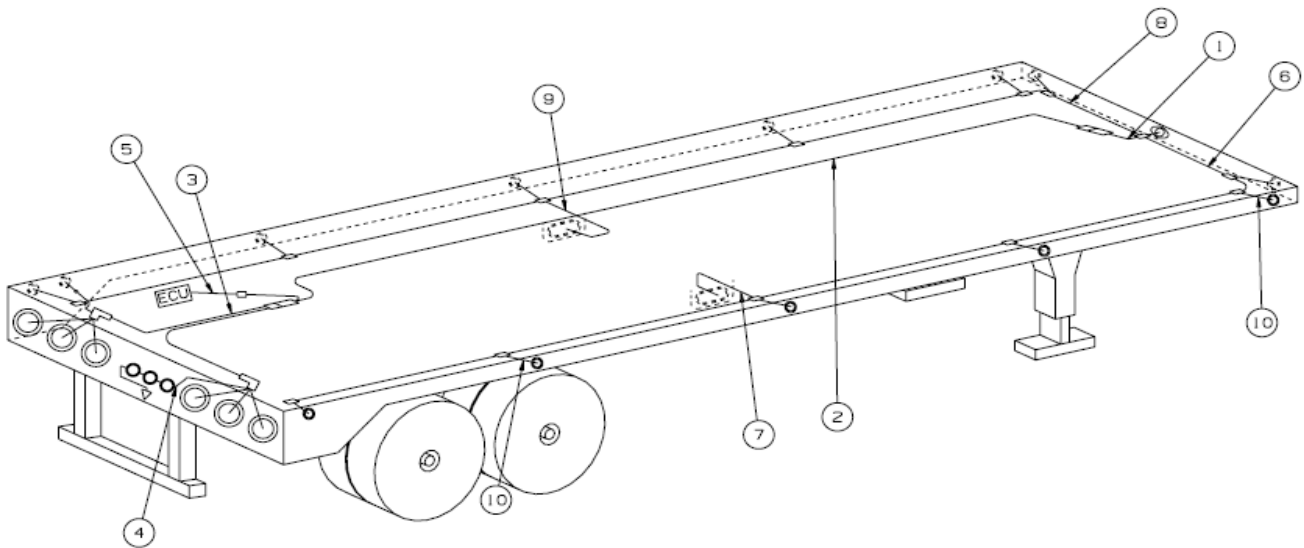

- Model 30 / 535-15708-20
- Model 40 / 535-15709-20
- Model 60 / 535-15719-20

Flatbed - MMX, BST, BST II

Common Flatbed Wiring Components (88 Series) 2007-2018

Wiring Components

Item Description	Truck-Lite Part Number	Quantity Required	East Part Number
Nosebox Harness	89813	Item# 1	536-09813-20
Main Harness	89715	Item# 2	536-09715-20
Rear Sill Harness	89516	Item# 3	536-09516-20
Marker/Clearance/LH Mid-Turn Harness	89381	Item# 8	536-09381-20
Marker/Clearance/RH Mid-Turn Harness	89382	Item# 6	536-09382-20
Lamp Pigtails	97005	Item# 10	535-05705-20
ID & License Harness	88338 0048	Item# 4	536-09338-20
ABS Harness	88115	Item# 5	536-09115-20
LH Mid-Turn Harness	51343 0036	Item# 9	536-09343-20
RH Mid-Turn Harness	51342 0036	Item# 7	536-09342-20