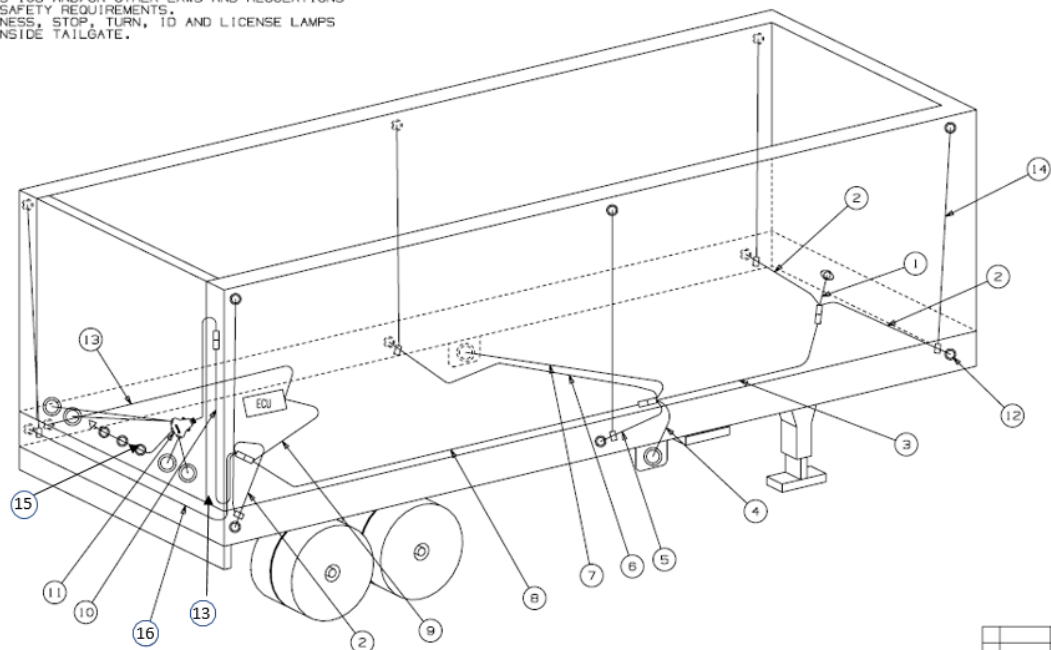

2020-Current Unloader Units

Common Unloader Wiring Components (99 Series) 2020-Current

<u>Unloader 99 series Wiring 06/2020 to Current</u>				
Item #	Part Number	Description	QTY	Vednor #
12	535-05705-20	6" Pig Tail Return	12	97005
14	536-06108-20	108" Side Clean Out Mark Harness	6	96381-0108
16	536-05120-20	120" Side Marker Harness	2	50310-120
2	536-08304-20	Dump Marker Side Feed Harness	4	52304
13	536-08760-20	Dump ABS Fault Lamp Harness	1	95760 0166
1	536-09001-20	Nose Box Receptical 14"	1	99813
9	536-09085-20	Refuse ABS Power Harness 60"	1	99114 0060
10	536-09089-20	Detachable Swing Gate Harness 24"	1	99928
13	536-09090-20	Detachable Rear Sill Harness	1	99927
10	536-09091-20	Detachable Rear Gate Jumper 164"	1	99780
3	536-09094-20	Refuse Main Harness 660"	1	99732
5 and 6	536-09095-20	Refuse Combined Mid Turn Harness 60"	1	99372 0060
8	536-09097-20	Refuse Combined Mid Turn Harness 156"	1	99372 0156
4 and 7	536-09098-20	Universal Mid Turn Harness 36"	2	88339 0036
15	536-09336-20	ID Light Harness	1	88230

1. NOTES:
1. LIGHTING AND WIRING LOCATIONS ARE APPROXIMATE.
  2. APPLY A SMALL AMOUNT OF NYK-77 COMPOUND TO THE HARNESS PLUGS PRIOR TO INSERTION INTO BOTH THE JUNCTION BOX AND LAMPS.
  3. CUSTOMER ASSUMES ALL RESPONSIBILITY FOR COMPLYING WITH FMVSS 108 AND/OR OTHER LAWS AND REGULATIONS IMPOSING SAFETY REQUIREMENTS.
  4. DOLLY HARNESS, STOP, TURN, ID AND LICENSE LAMPS LOCATED INSIDE TAILGATE.