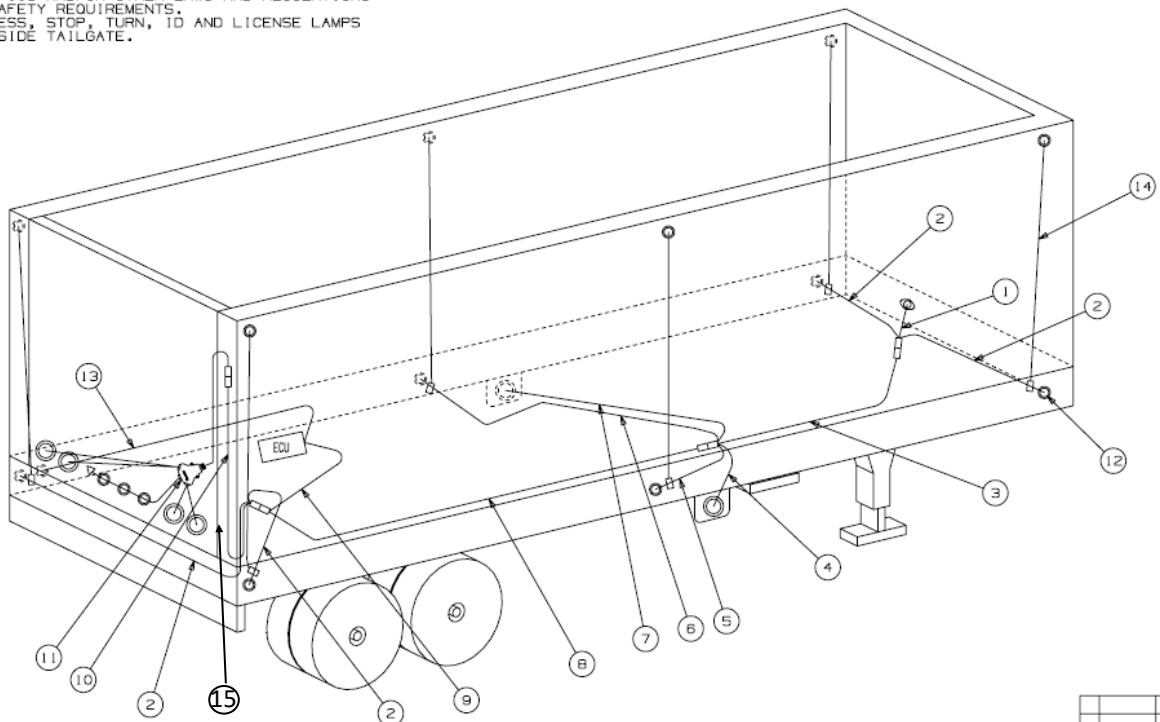

2007-2020 Unloader Units

Common Unloader Wiring Components (88 Series) 2007-2020

Harnesses:				
Item Description	Truck-Lite Part Number	Quantity Required	Item#	East Part Number
Nosebox Harness	89814	1	1	536-06814-20
Front Intermediate Harness	89778	1	3	536-06778-20
Middle Intermediate Harness	89779	1	8	536-06779-20
Rear Intermediate Harness	89780	1	10	536-06780-20
Rear Sill Harness	51927	1	11	536-06927-20
Marker/Clearance Harness	88401	1	5	536-06401-20
Marker/Clearance Harness	88401 0156	1	6	536-06456-20
Marker/Clearance Harness	88401 0072	4	2	536-06472-20
Lamp Pigtails	97005	15	12	535-05705-20
ABS Harness	88116 0054	1	9	536-06116-20
LH Mid-Turn Harness	89471 0132	1	7	536-06471-20
RH Mid-Turn Harness	89472 0048	1	4	536-06470-20
Fault Lamp Harness	95760 0166	1	13	536-08760-20
Upper Marker/Clearance Harness	96381 0108	6	14	536-06108-20
10' 7 Way Tailgate Jumper	88820 0120	1	15	536-08120-20

NOTES:

1. LIGHTING AND WIRING LOCATIONS ARE APPROXIMATE.
2. APPLY A SMALL AMOUNT OF NYK-77 COMPOUND TO THE HARNESS PLUGS PRIOR TO INSERTION INTO BOTH THE JUNCTION BOX AND LAMPS.
3. CUSTOMER ASSUMES ALL RESPONSIBILITY FOR COMPLYING WITH FMVSS 108 AND/OR OTHER LAWS AND REGULATIONS IMPOSING SAFETY REQUIREMENTS.
4. DOLLY HARNESS, STOP, TURN, ID AND LICENSE LAMPS LOCATED INSIDE TAILGATE.