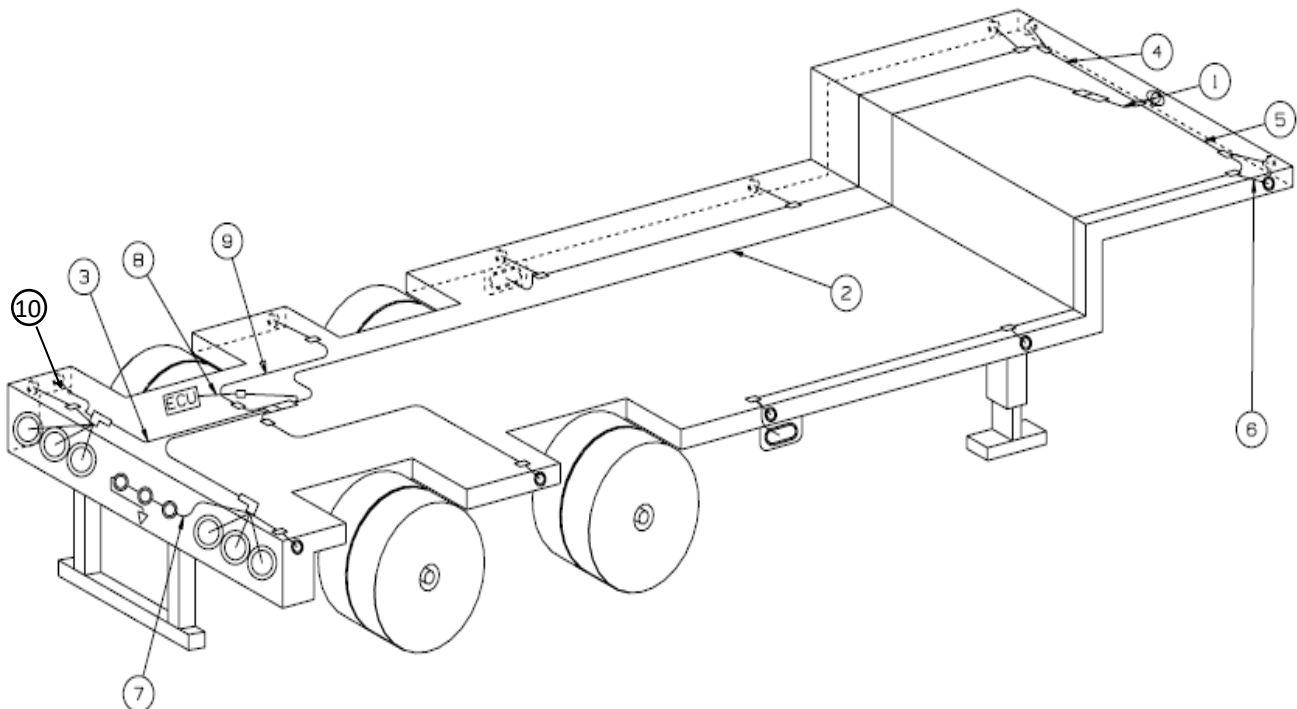

Drop Deck Units

Common Drop Deck Wiring Components (88 Series) 2007-2018

Harnesses:			
Item Description	Truck-Lite Part Number	Quantity Required	East Part Number
Nosebox Harness	89813 Item# 1	1	536-09813-20
Main Harness	89715 0738 Item# 2	1	536-09738-20
Rear Sill Harness	89529 Item# 3	1	536-09529-20
Marker/Clearance/LH Mid-Turn Harness	89477 Item# 4	1	536-09477-20
Marker/Clearance/RH Mid-Turn Harness	89476 Item# 5	1	536-09476-20
Lamp Pigtails	97005 Item# 6	13	535-05705-20
ID & License Harness	88338 0048 Item# 7	1	536-09338-20
ABS Harness	88115 Item# 8	1	536-09115-20
Rear Marker Harness	88401 0180 Item# 9	2	536-09401-20
ABS Fault Light Harness	95760 0166 Item# 10	1	536-08760-20