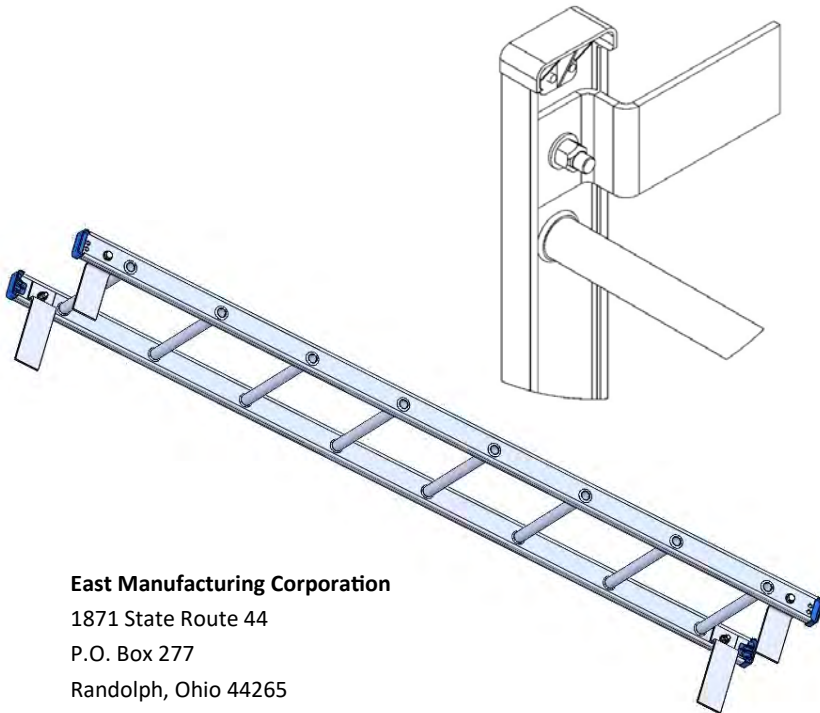

East Ladder assembly breakdown

Ladder only with 4 mounting holes

Part number	Description
546-05913-04	4 rung ladder
546-05913-03	5 rung ladder
546-05913-02	6 rung ladder
546-05913-01	7 rung ladder
546-05913-00	8 rung ladder

Brackets required for any ladder rung configuration

Description	Brackets need
Bulkhead, center mount	4) #4
Bulkhead, radius mount	2) #3 2) #4
Standard tailgate	2) #1 2) #2
Over 100" tailgate	1) #1 1) #2 2) #4

Common component parts

Part number	Description	Qty needed
540-05015-08	1/2"-20 x 1-1/2 grade 5 hex bolt	4
540-04000-08	1/2"-20 lock nut	4
540-02000-08	1/2" flat washer	8

072-10725-01
ladder bracket
(left tailgate)

072-10725-00
ladder bracket
(right tailgate)

072-10720-00
7" ladder bracket
(bulkhead center)

072-10720-01
9 1/4" ladder bracket
(Bulkhead radius)

East Manufacturing Corporation
1871 State Route 44
P.O. Box 277
Randolph, Ohio 44265
800-362-0851 | www.eastmfg.com