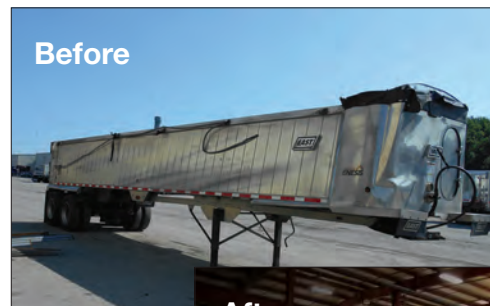

Service and Repairs

Because you take pride in your trailers, trust East for maintenance and repair services on-site for All Makes and All Models of flatbed, drop deck, dump and refuse trailers. Our services include wreck repair, body installation and service, trailer service along with brake and suspension service, and wetline installation and service.

GENERAL REPAIRS

When it's time for a diagnosis, preventive maintenance or repair, trust East to keep you up and running.

We offer service for:

- Brake systems: ABS diagnostics and air systems
- Suspensions: Re-bushing and rebuilding, alignments and complete suspension replacement
- Floor repair and replacement
- Complete trailer refurbishing
- Frame straightening and repair

WRECKS

From slight damage to complete rollovers, East specializes in All Makes wreck repair services that may be too large for some service facilities.